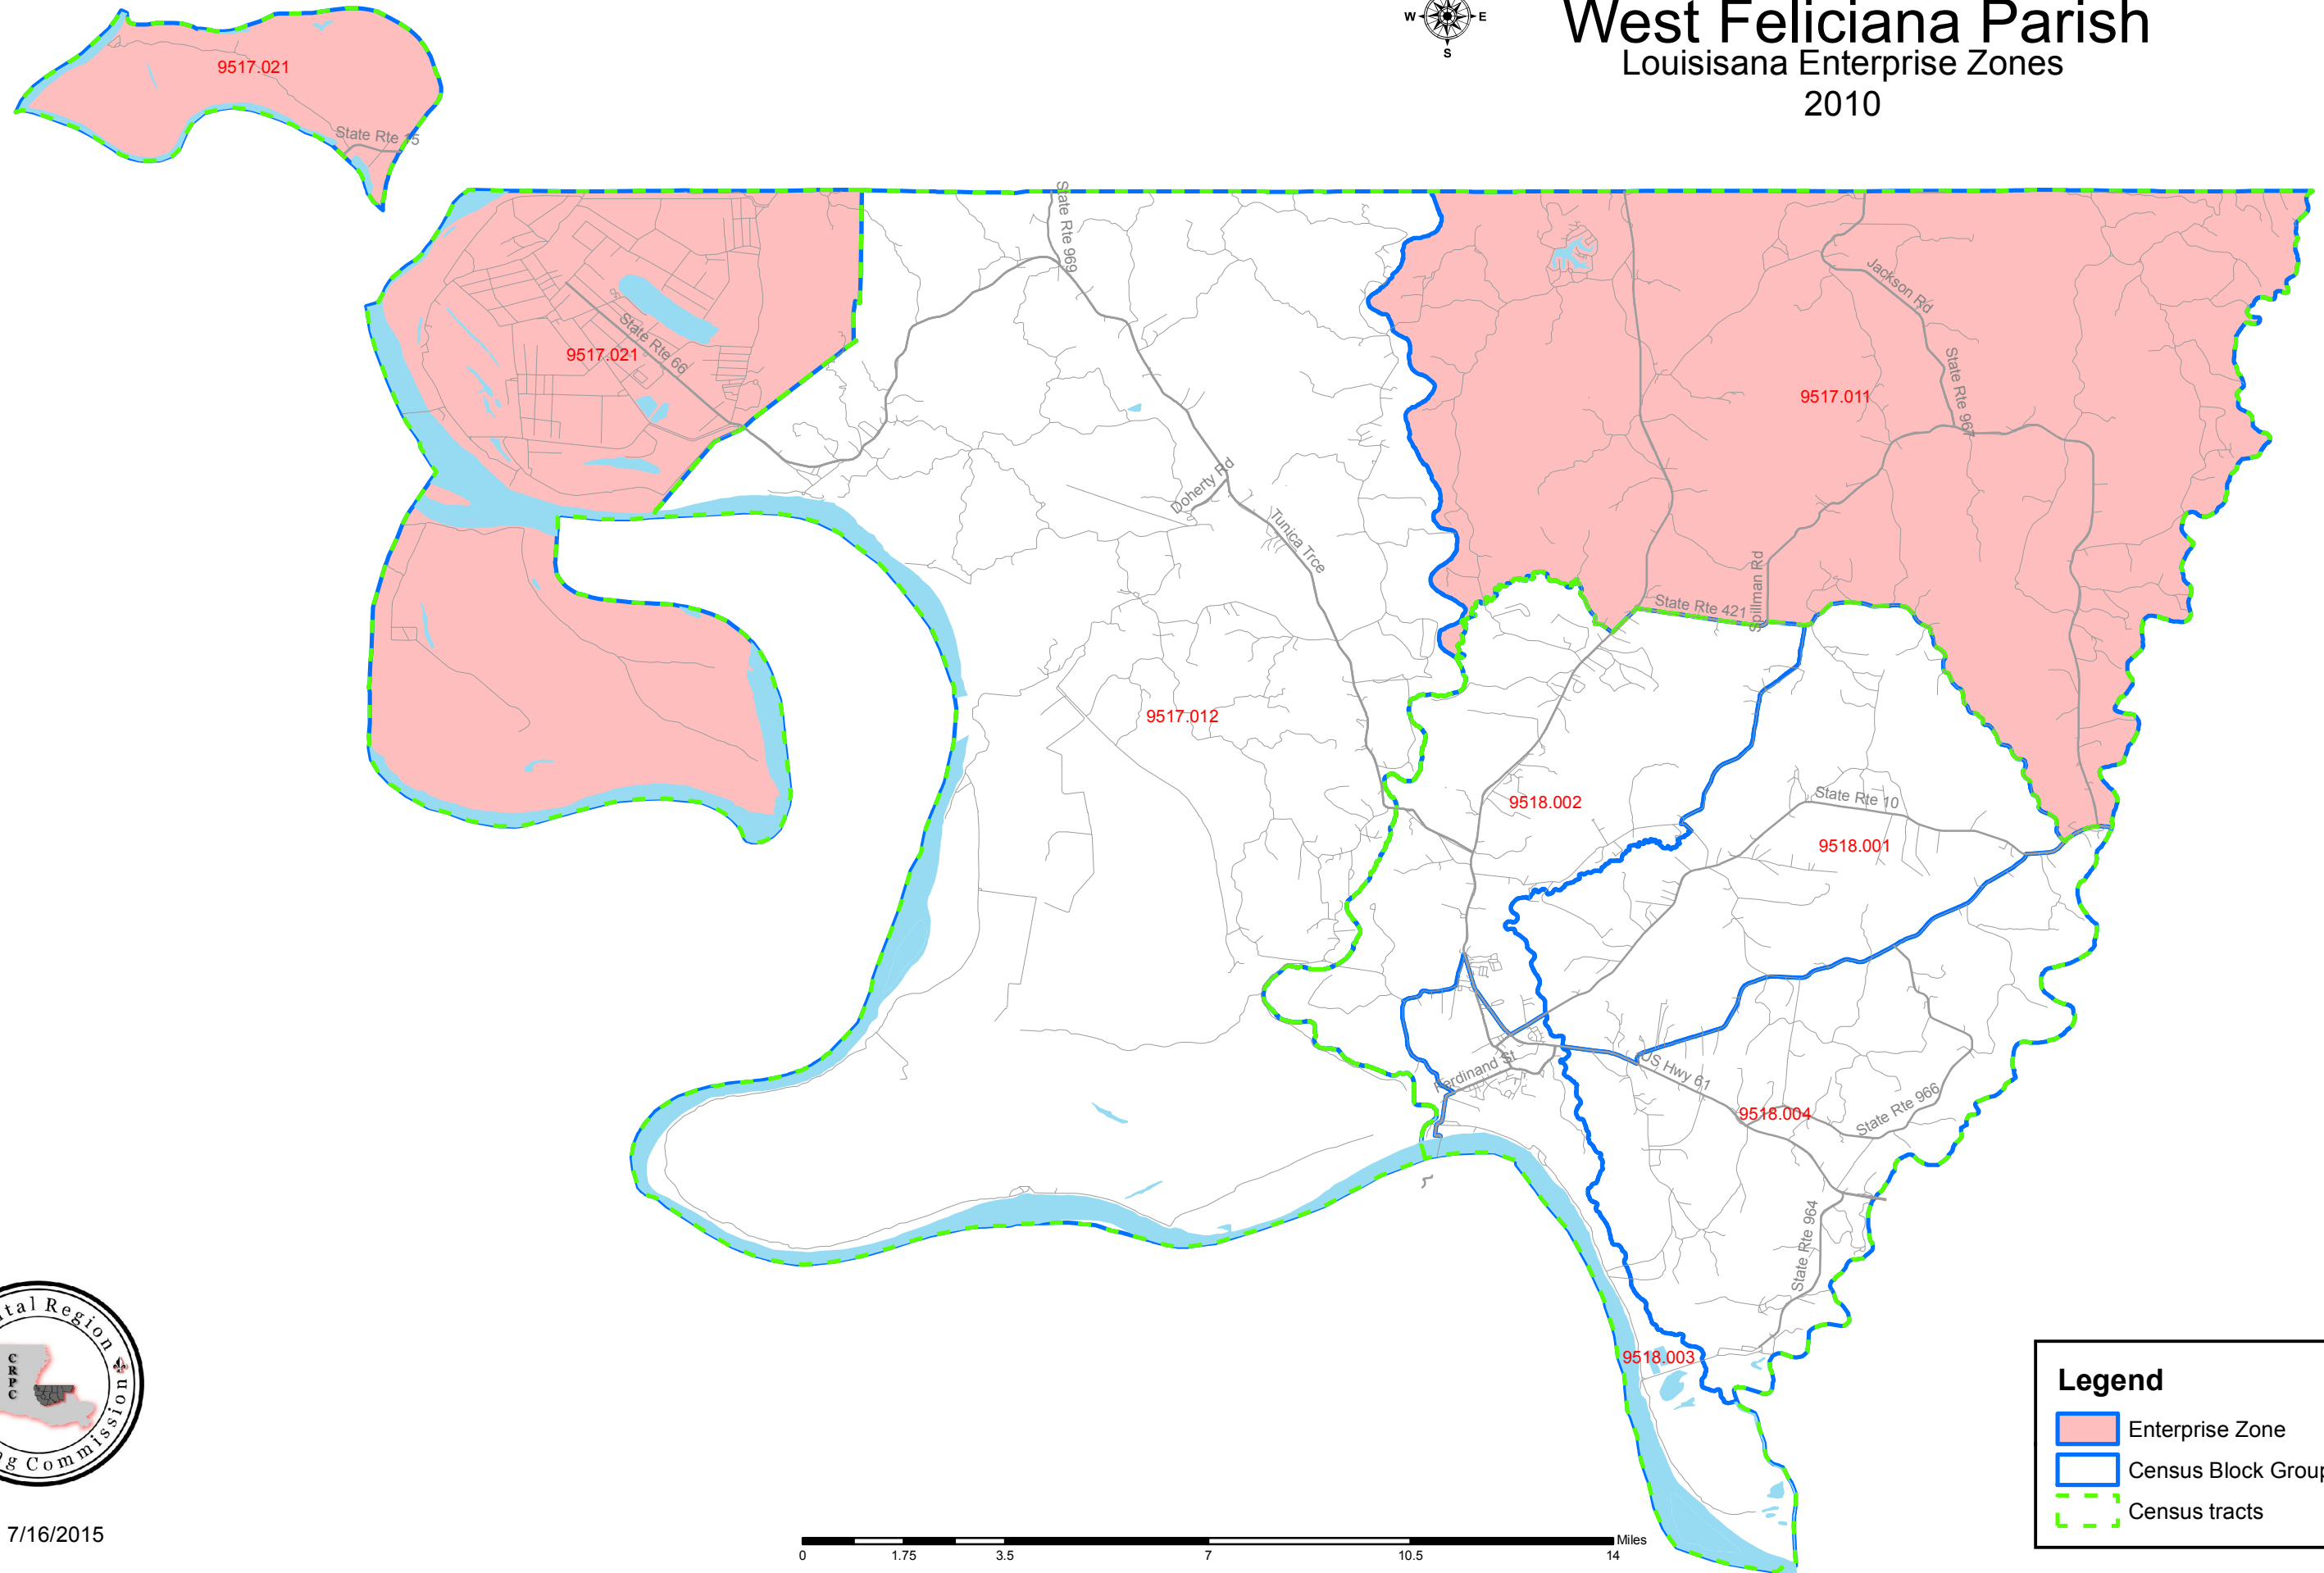

West Feliciana Parish

Louisiana Enterprise Zones

2010

Date: 7/16/2015

Legend

-  Enterprise Zone
-  Census Block Group
-  Census tracts