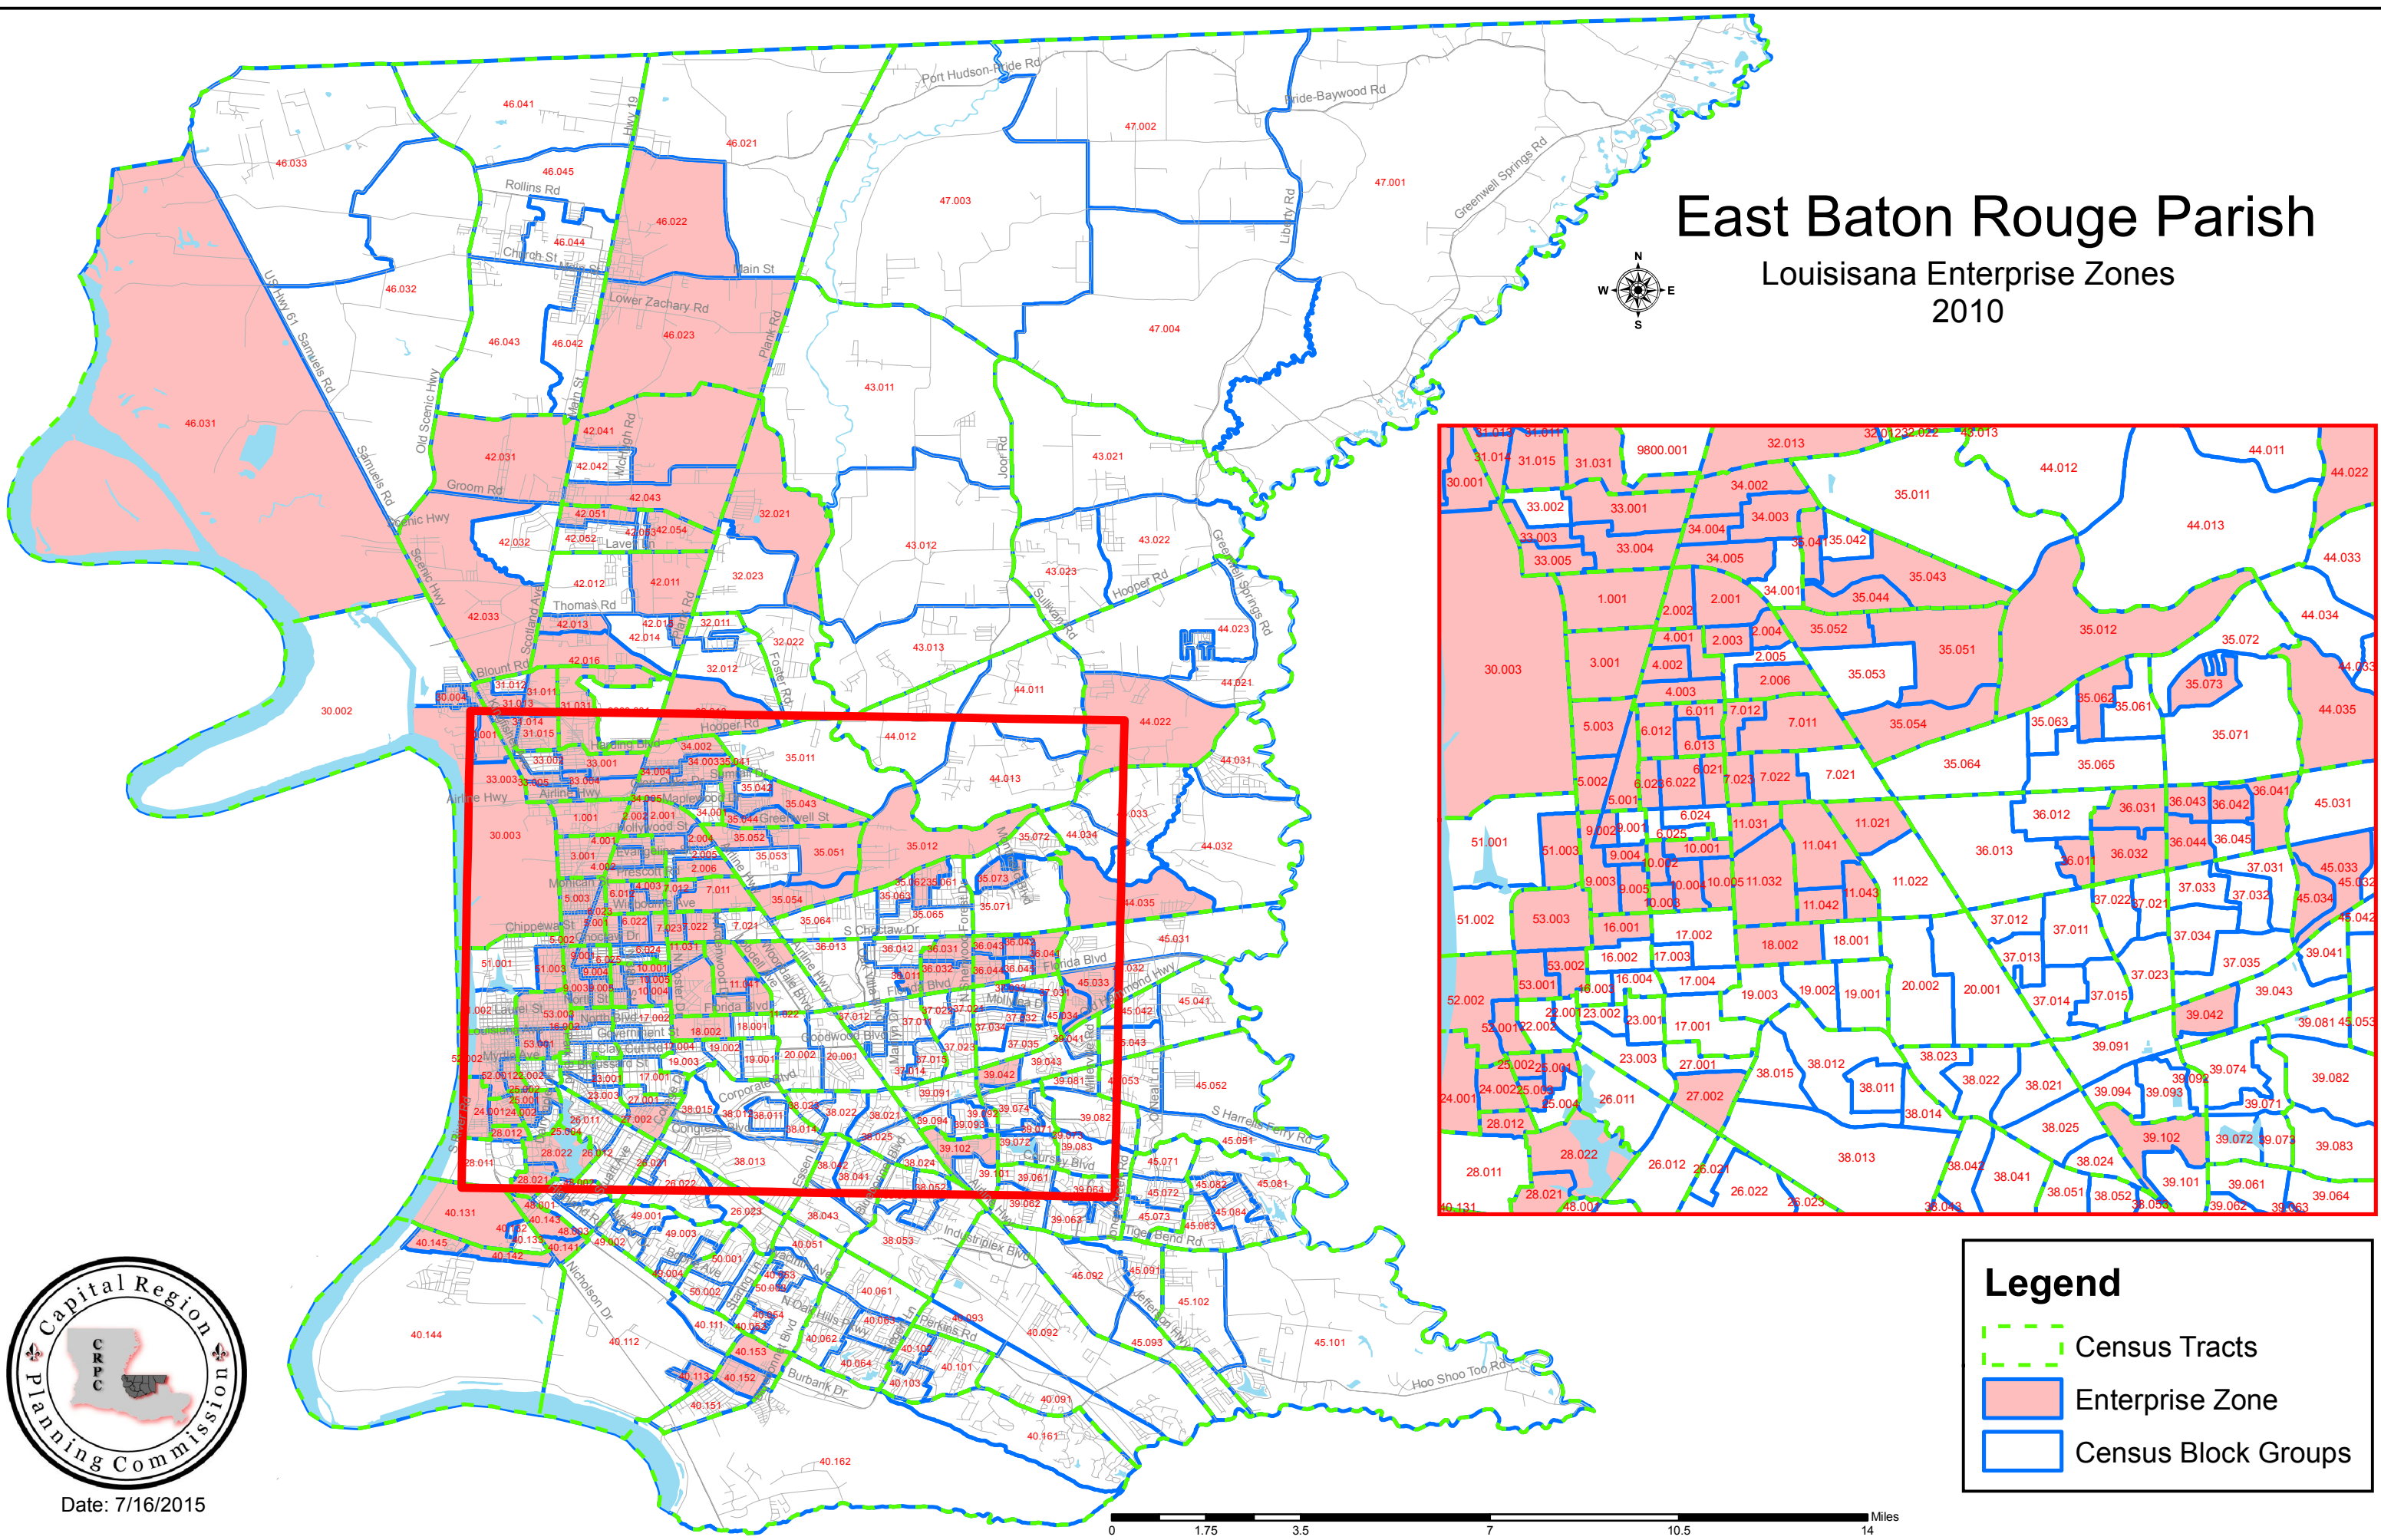

East Baton Rouge Parish

Louisiana Enterprise Zones
2010

Date: 7/16/2015

Legend

-  Census Tracts
-  Enterprise Zone
-  Census Block Groups