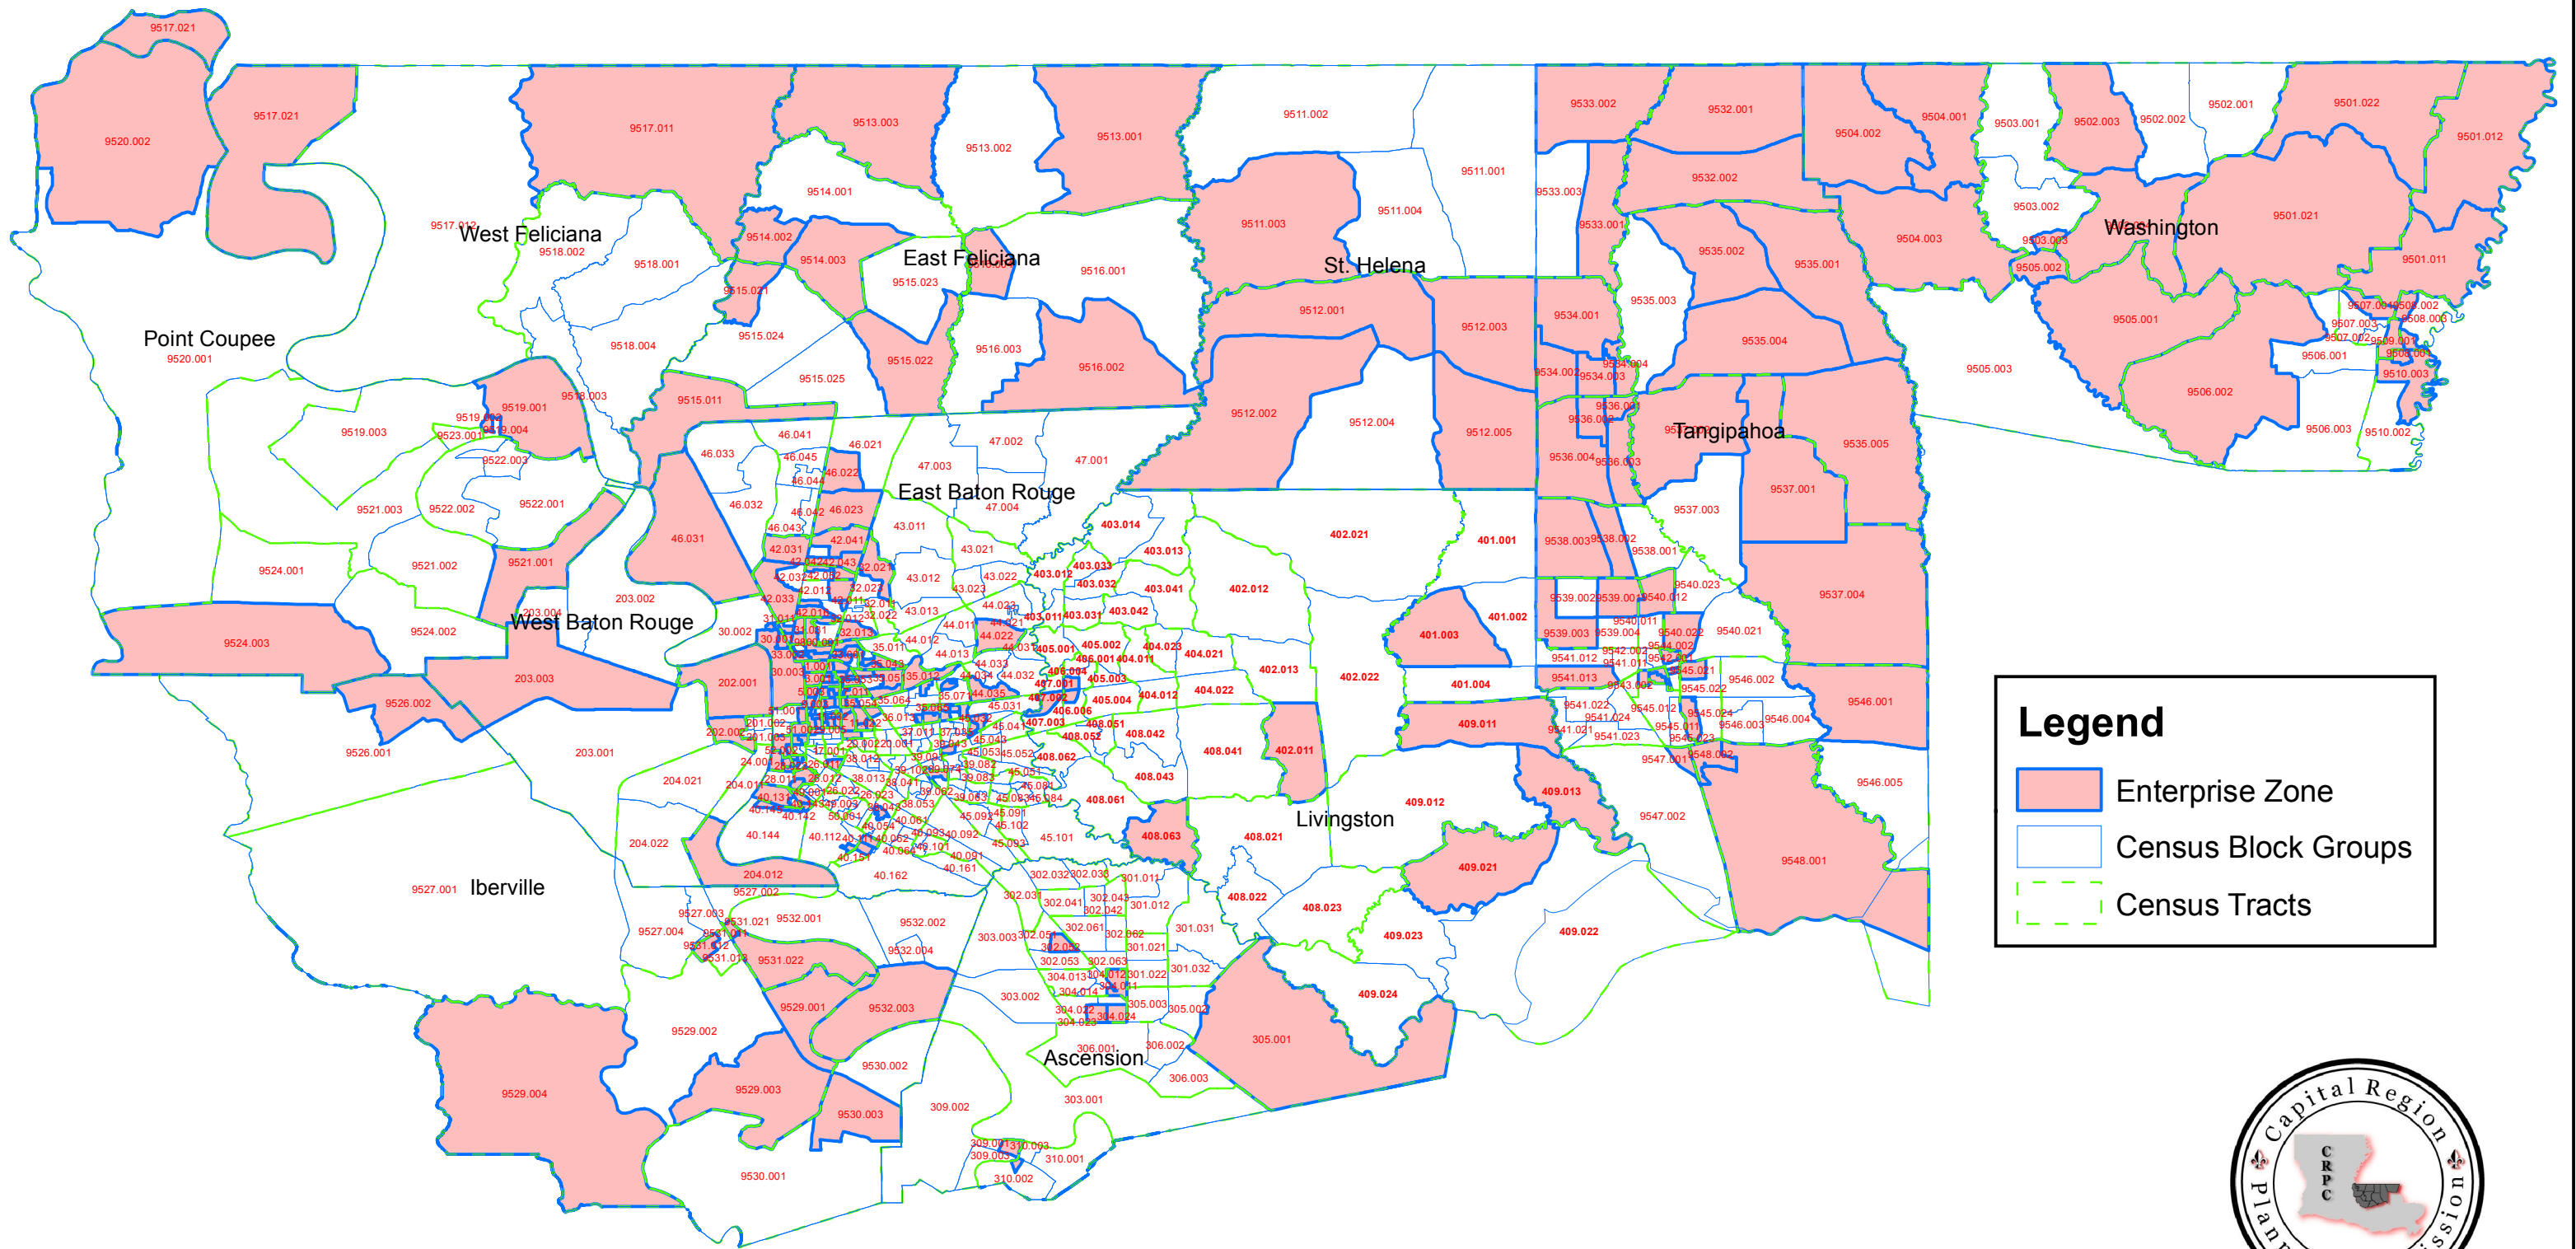

Capital Region Planning Commission Area

Louisiana Enterprise Zones
2010

Legend

- Enterprise Zone
- Census Block Groups
- Census Tracts

Date: 7/16/2015